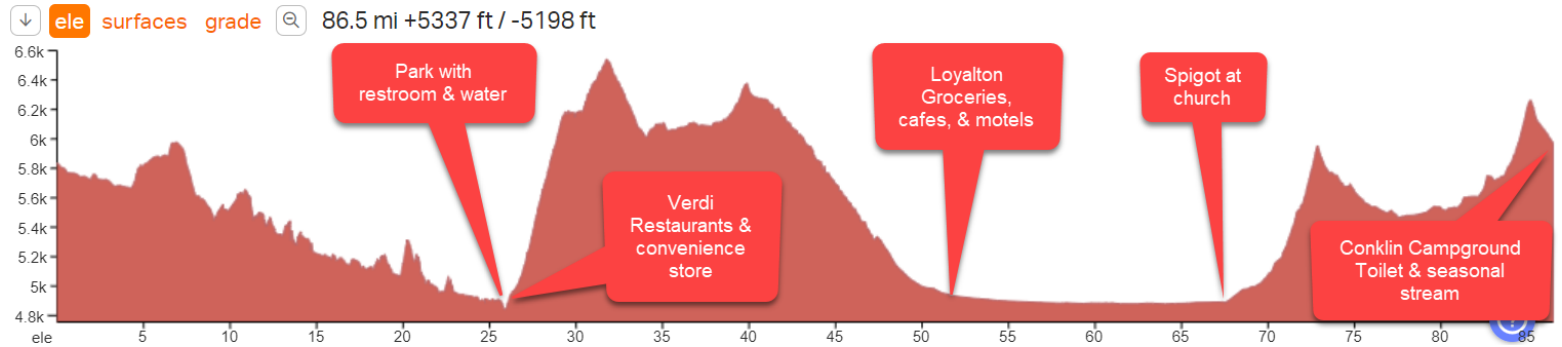

Section 1: Truckee to Conklin Campground

Section 2: Conklin Campground to Roxy Campground

Section 3: Roxy Campground to Big Pine Campground

Section 4: Big Pine Campground to Domingo Springs Campground

Section 5: Domingo Springs Campground to Portola